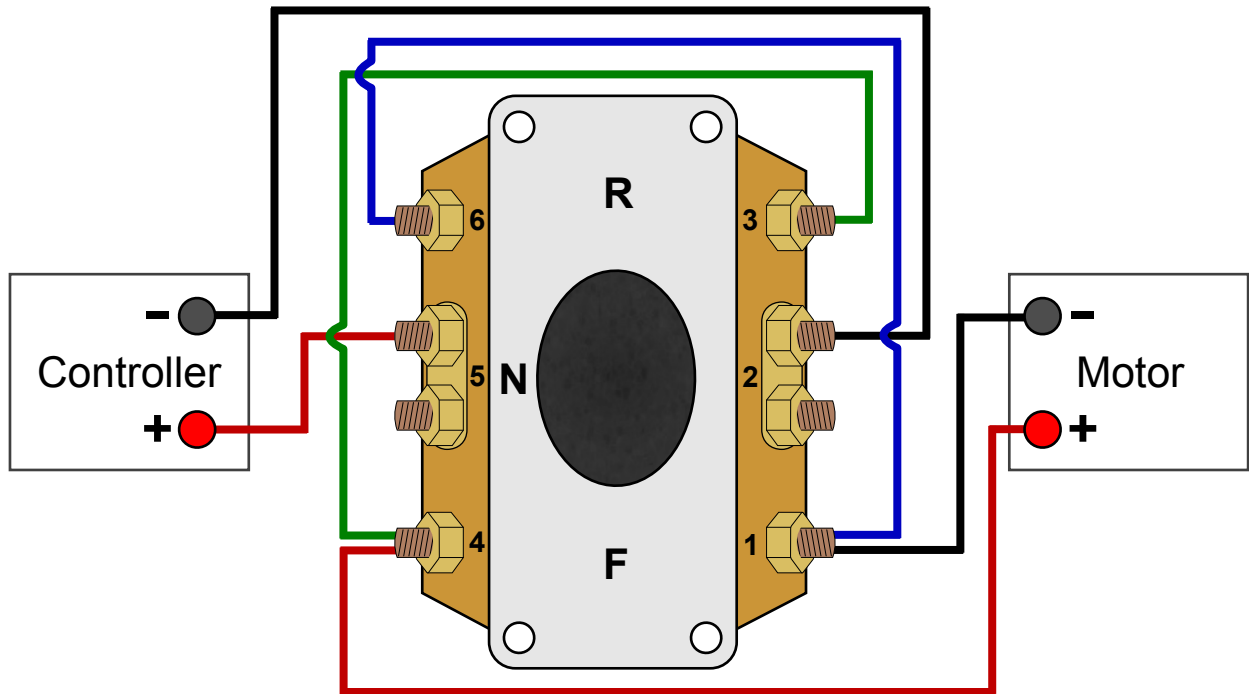

SWT-728

Forward-Neutral-Reverse Switch Wiring

All dimensions are in millimeters.