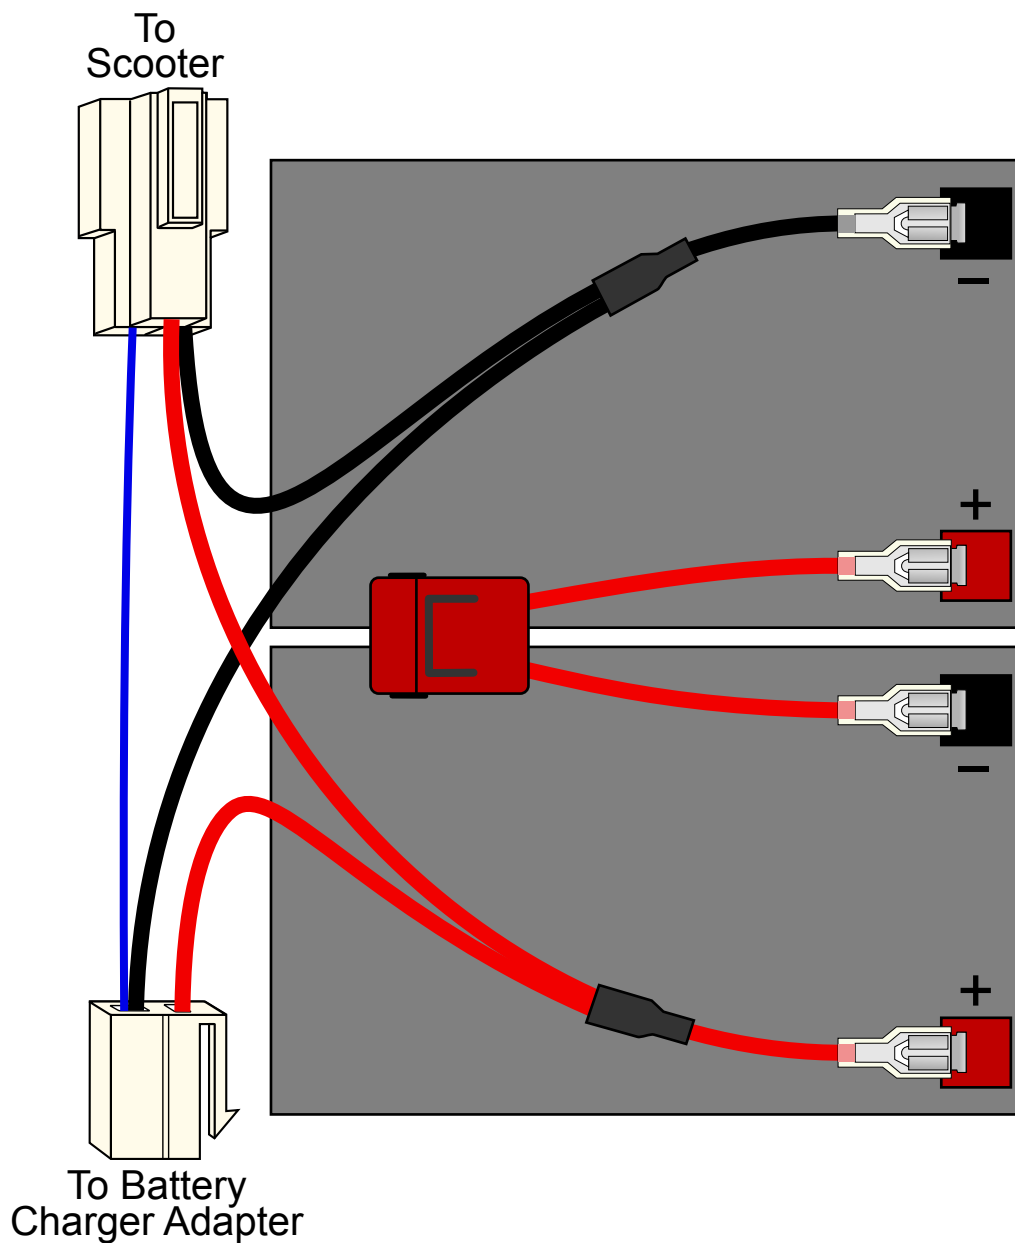

City Bug and City Bug Helper Battery Pack Wiring

ElectricScooterParts.com Item Numbers

Batteries: BAT-12V12AHX2 or BAT-12V15AHX2

Wiring Harness: CBG-HARNESS

Fuse Holder: FUS-360

Fuse: FUS-ATO35

City Bug Parts: <http://www.electricscooterparts.com/citybugscooterparts.html>